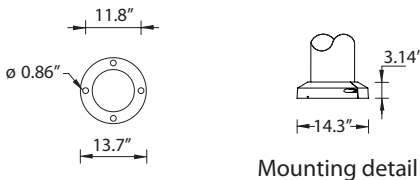

Ordering Example : UAR - 20991 - White - Qty4-12w - N - W30 - 120v - Options

PROJECT: _____ DATE: _____

TYPE: _____ QUANTITY: _____ NOTE: _____