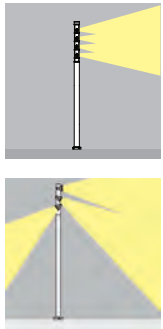

Ordering Example : UAR - 20991 - White - Qty4-12w - N - W30 - 120v - Options

PROJECT: _____ DATE: _____

TYPE: _____ QUANTITY: _____ NOTE: _____