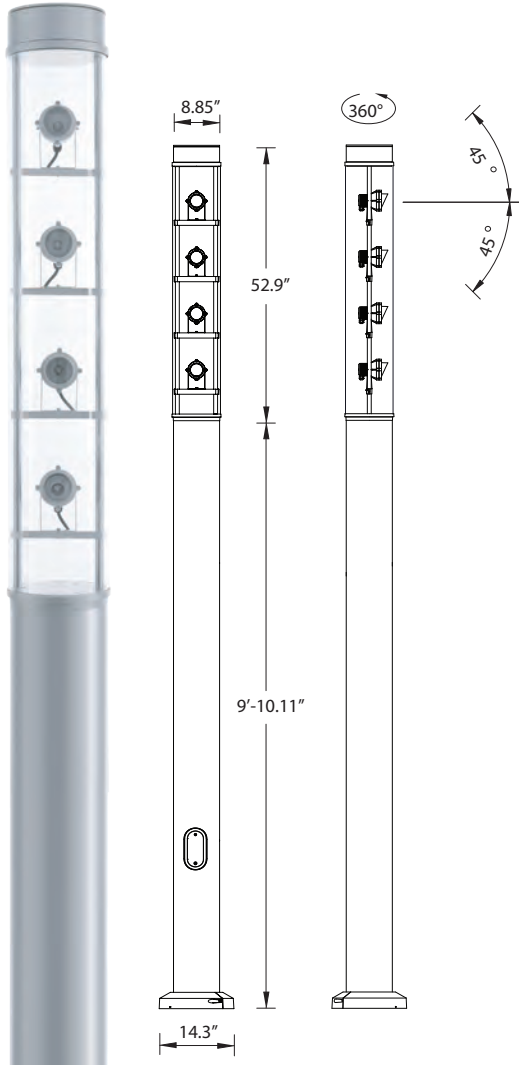

These Floodlights are enclosed inside a Clear, UV Stabalized, Vandal Resistant, Acrylic Cylinder.

The luminaires have high a power LED integral driver 120-277V, powering a high quality LED source with low energy consumption and long service life 60,000 – 80,000 hrs. These are available in 2700, 3000, 4000K

Extruded aluminum column manufactured to customer height requirements and is supplied complete with anchor bolts and aluminum bolt cover

The Floodlights are fully rotational and adjustable with a secure locking mechanism to ensure the fixture will not move after aiming.

Fixture heads can be arranged to suit designers requirements with different fixture quantities, beam options as well as lamp wattages to provide the desired lighting solution.

Physical Data

Length: 14.3"
Height: 9' 10.11"
Weight: 86.4 lb

Lamp

☐ Qty 4 - 12w - 620lm - Spotlights

Beam Angle (Please Specify)

- ☐ N - Narrow Beam: 19 Deg
- ☐ M - Medium Beam: 25 Deg
- ☐ W - Wide Beam: 34 Deg

LED Color (Please Specify)

- ☐ W27 - 2700K
- ☐ W30 - 3000K
- ☐ W40 - 4000K

Voltage (Please Specify)

- ☐ 120V
- ☐ 277V
- ☐ Other _____

Options (Please Specify)

Color (Please Specify)

- ☐ 01-Black - RAL 9011
- ☐ 02- Dark Grey - RAL 7043
- ☐ 03-White - RAL 9003
- ☐ 04 - Metallic Silver - RAL 9006
- ☐ 05-Matt Silver - RAL 9006
- ☐ 07- Custom - RAL _____
- ☐ 06-Bronze - RAL 6014

☐ HGT - Specify Custom Height _____ ft

☐ GFCI - GFCI Receptacle - Specify Position _____

Ordering Example : UAR - 20991 - White - Qty4-12w - N - W30 - 120v - Options

PROJECT: _____ DATE: _____

TYPE: _____ QUANTITY: _____ NOTE: _____